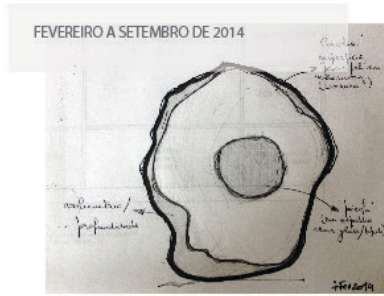

409

907

708

45 cm

RENDERING

STONE CARVING | FROM DESIGN TO MANUFACTURE

Cartier

Dior