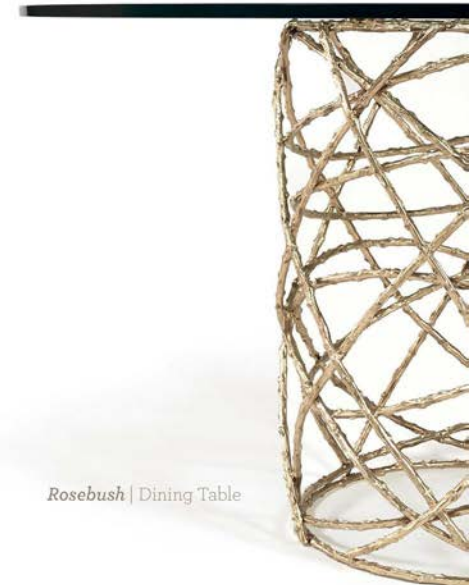

Rosebush | Dining Table

Mirrors

Ginger & Jagger's mirrors have a sculptural scale, elevating their presence in a living space, becoming the ultimate artisanal pieces.

Vine | Singular Mirror

Framing the beholder in a crown of vine branches, the Vine mirror is the ultimate artisanal piece. The four arches that form the frame are handmade from vine branches, molded in brass casting, found in the Douro Valley, home of the unique Port Wine.