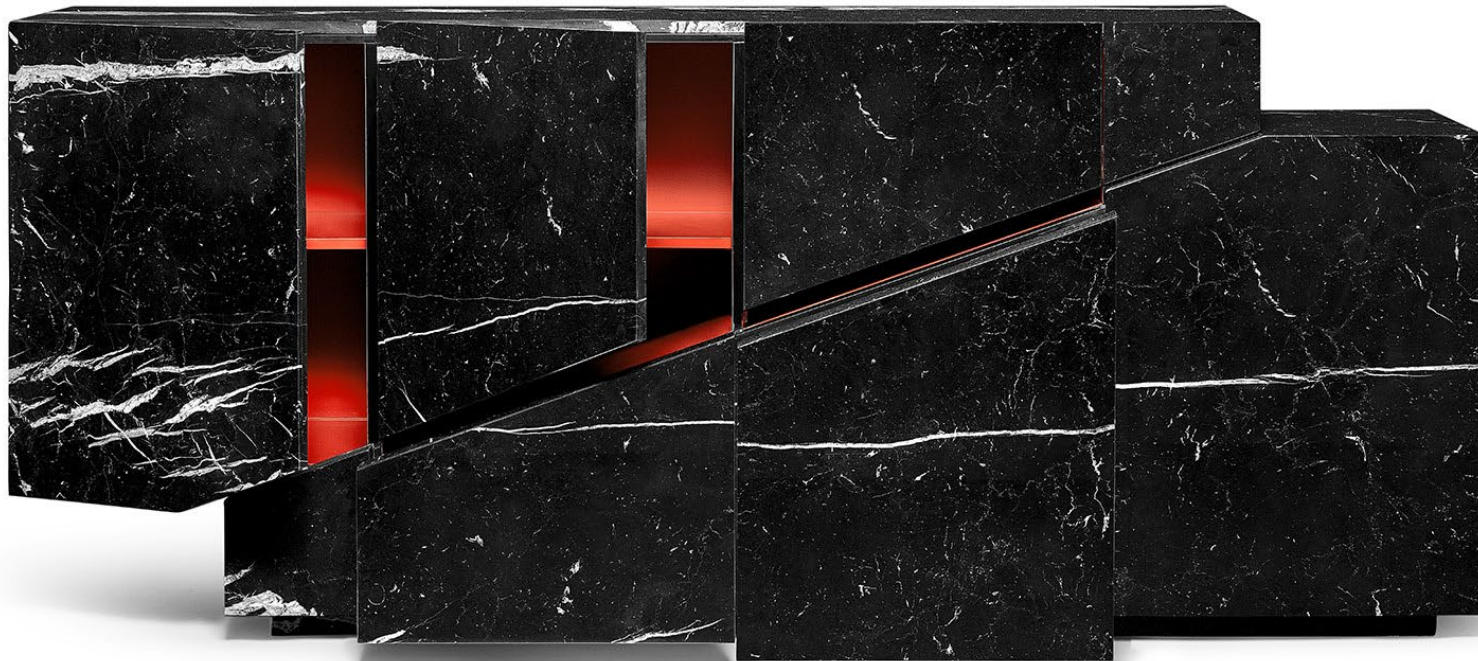

GOOD
DESIGN

CONCEPT

- Brutalism (architecture & design) + nature
- Poles coexist in Nature in seemingly impossible harmony
- Poetic, intricate design

KEY FUNCTIONS

- **Two large drawers** in marquetry
- **Three doors** with shelves in lacquer

AWARDS

- Winner of the GOOD DESIGN® AWARD Furniture Category, 2019

MERIDIANO | MARBLE SIDEBOARD

NEW DESIGNS