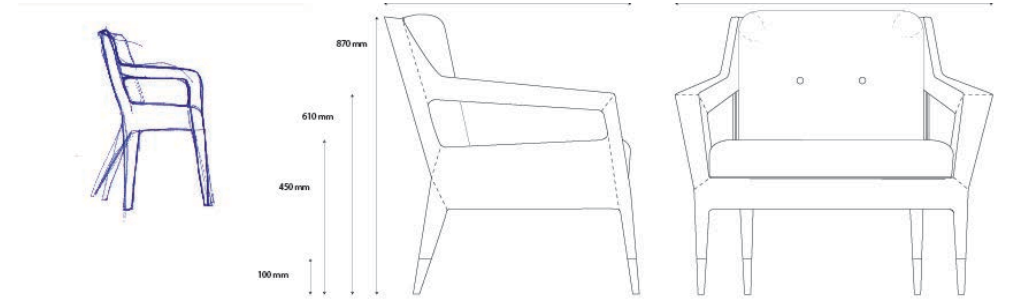

INSPIRATION

SKETCHING

HANDCRAFTING | PROTOTYPE