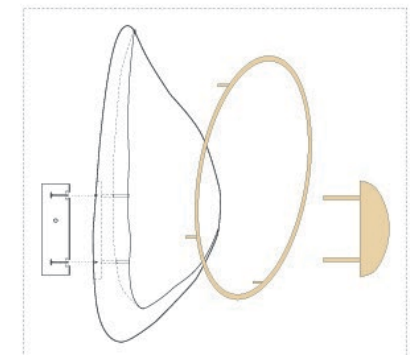

409

907

708

45 cm

RENDERING

STONE CARVING | FROM DESIGN TO MANUFACTURE

Cartier

Dior