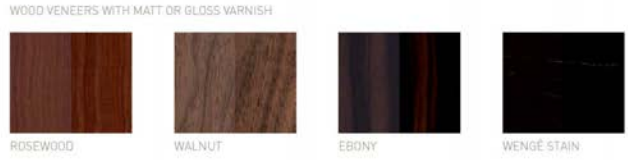

TWILL FR

MARTINDALE 70.000 | COMPOSITION 53,7% AC + 46,3% PL

FANTASY FUR - SYNTHETIC FUR

COMPOSITION 100% MA

NUBUCK

MARTINDALE 50.000 | COMPOSITION 100% LEATHER

LEATHER

MARTINDALE 50.000 | COMPOSITION 100% LEATHER

CLASSIC LEATHER

MARTINDALE 50.000 | COMPOSITION 100% LEATHER

LEG FINISHINGS

LACQUER FINISHING | AVAILABLE IN ALL RAL RANGE COLOURS | MATT OR GLOSS FINISHING

SPECIAL FINISHINGS - METALLIC LEAVES WITH MATT OR GLOSS VARNISH