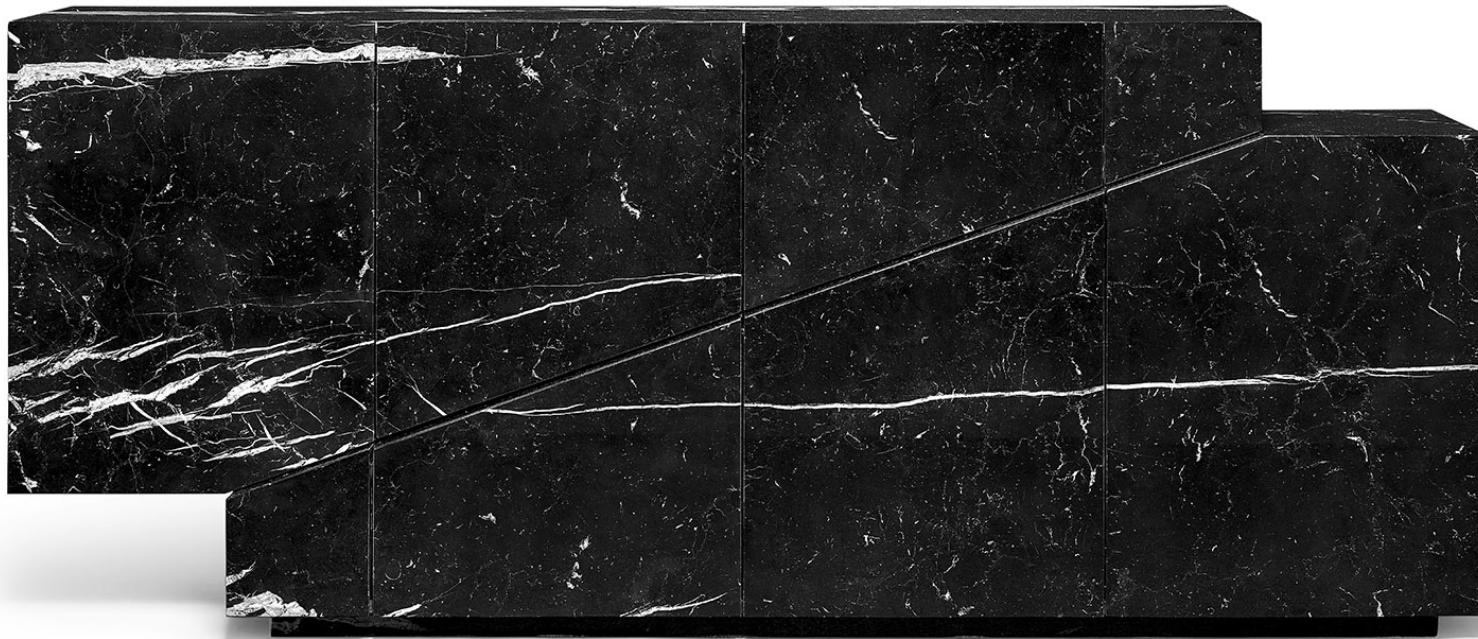

GOOD
DESIGN

CONCEPT

- Brutalism (architecture & design) + nature
- Poles coexist in Nature in seemingly impossible harmony
- Poetic, intricate design

KEY FUNCTIONS

- **Two large drawers** in marquetry
- **Three doors** with shelves in lacquer

AWARDS

- Winner of the GOOD DESIGN® AWARD Furniture Category, 2019

MERIDIANO | MARBLE SIDEBOARD

NEW DESIGNS