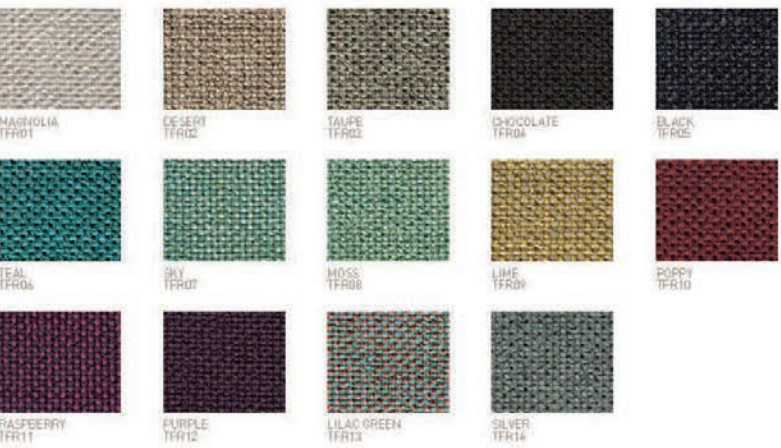

TWILL FR

MARTINDALE 70.000 | COMPOSITION 53,7% AC + 46,3% PL

FANTASY FUR - SYNTHETIC FUR

COMPOSITION 100% MA

NUBUCK

MARTINDALE 50.000 | COMPOSITION 100% LEATHER

LEATHER

MARTINDALE 50.000 | COMPOSITION 100% LEATHER

CLASSIC LEATHER

MARTINDALE 50.000 | COMPOSITION 100% LEATHER

LEG FINISHINGS

LACQUER FINISHING | AVAILABLE IN ALL RAL RANGE COLOURS | MATT OR GLOSS FINISHING

SPECIAL FINISHINGS - METALLIC LEAVES WITH MATT OR GLOSS VARNISH

UPHOLSTERY NAILS

METAL PLATES