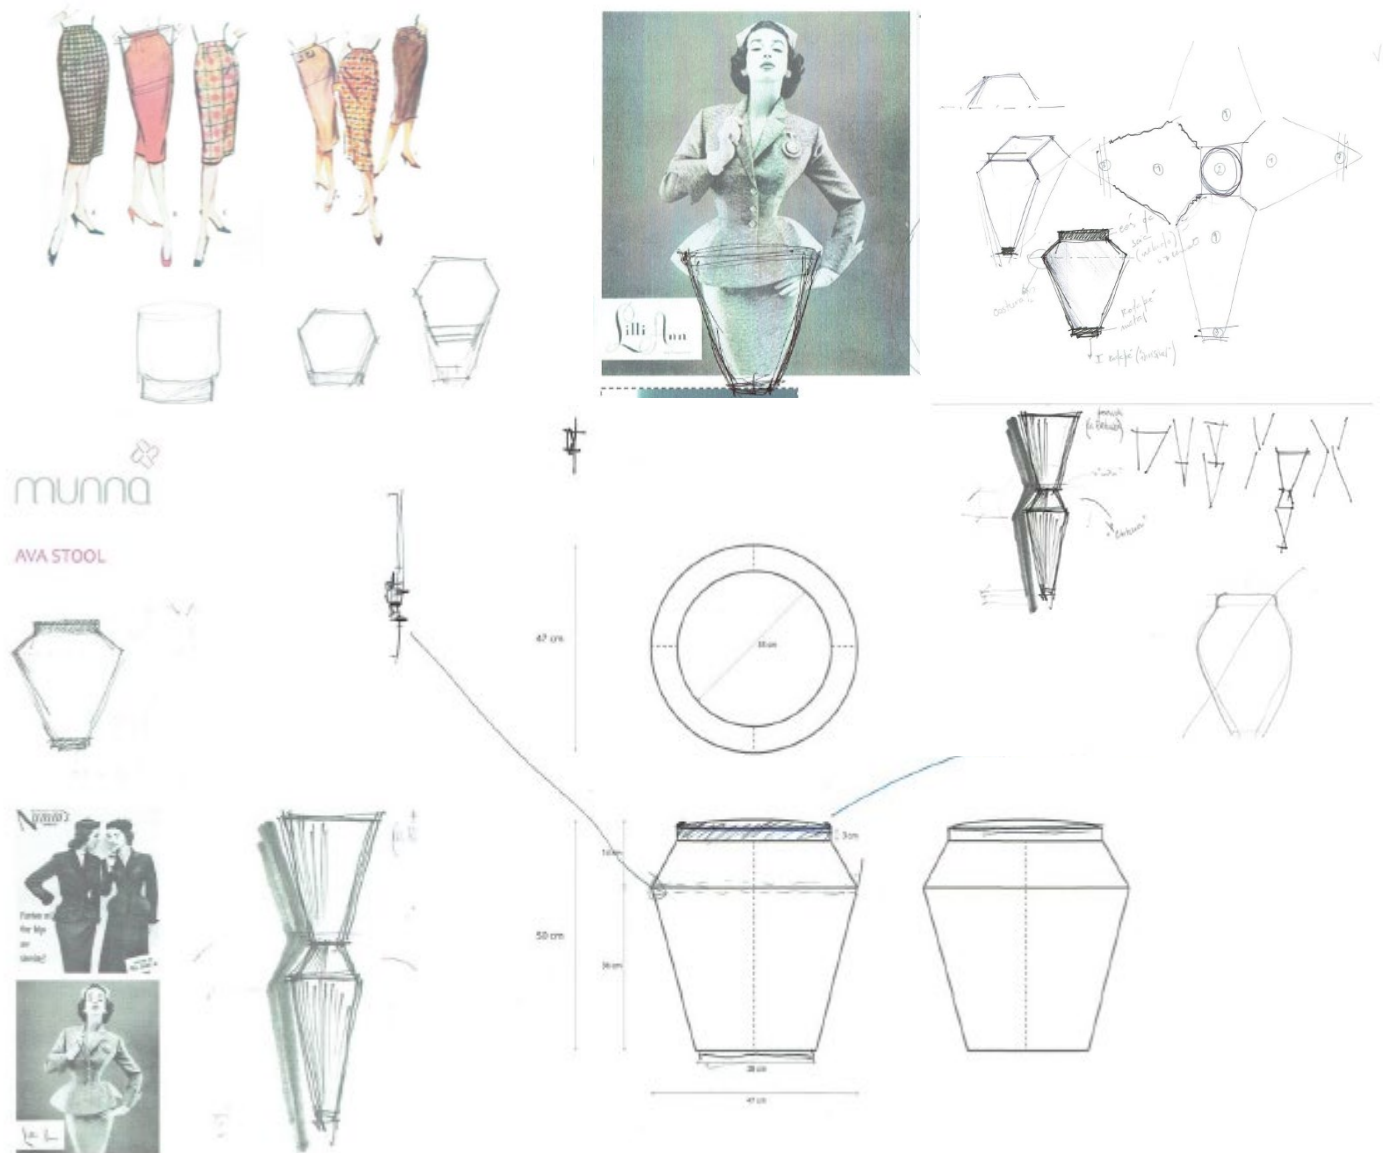

INSPIRATION & SKETCHING