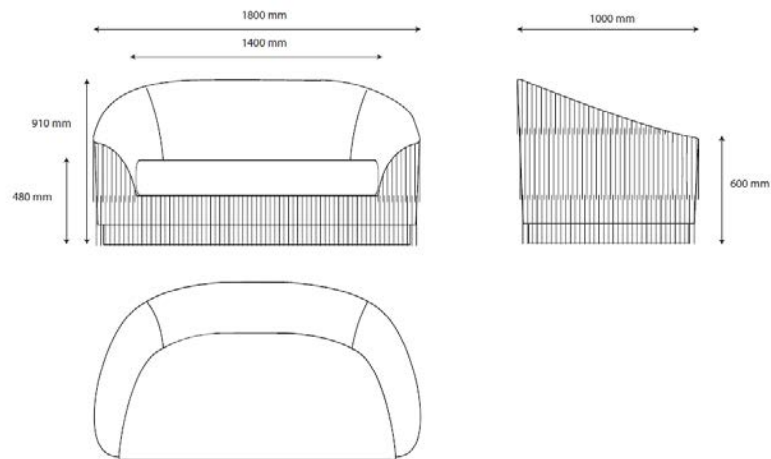

Proposal for custom design
CD 022- 01032017

Fringes 2 seat Sofa

Specification:
As per Fringes Sofa different dimensions

Dimensions:
W: 1500 mm
D: 1000 mm
H: 910 mm
SH: 480 mm

ORIGINAL SIZE

TWO SEAT VERSION
DIFFERENT DIMENSIONS