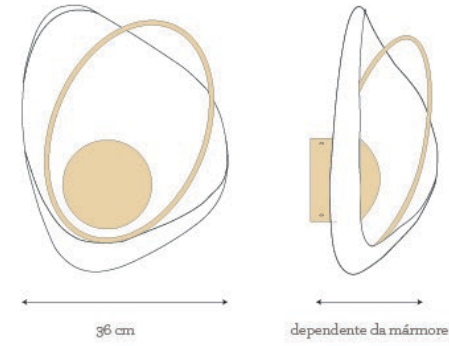

409

907

708

45 cm

RENDERING

STONE CARVING | FROM DESIGN TO MANUFACTURE

Cartier

Dior